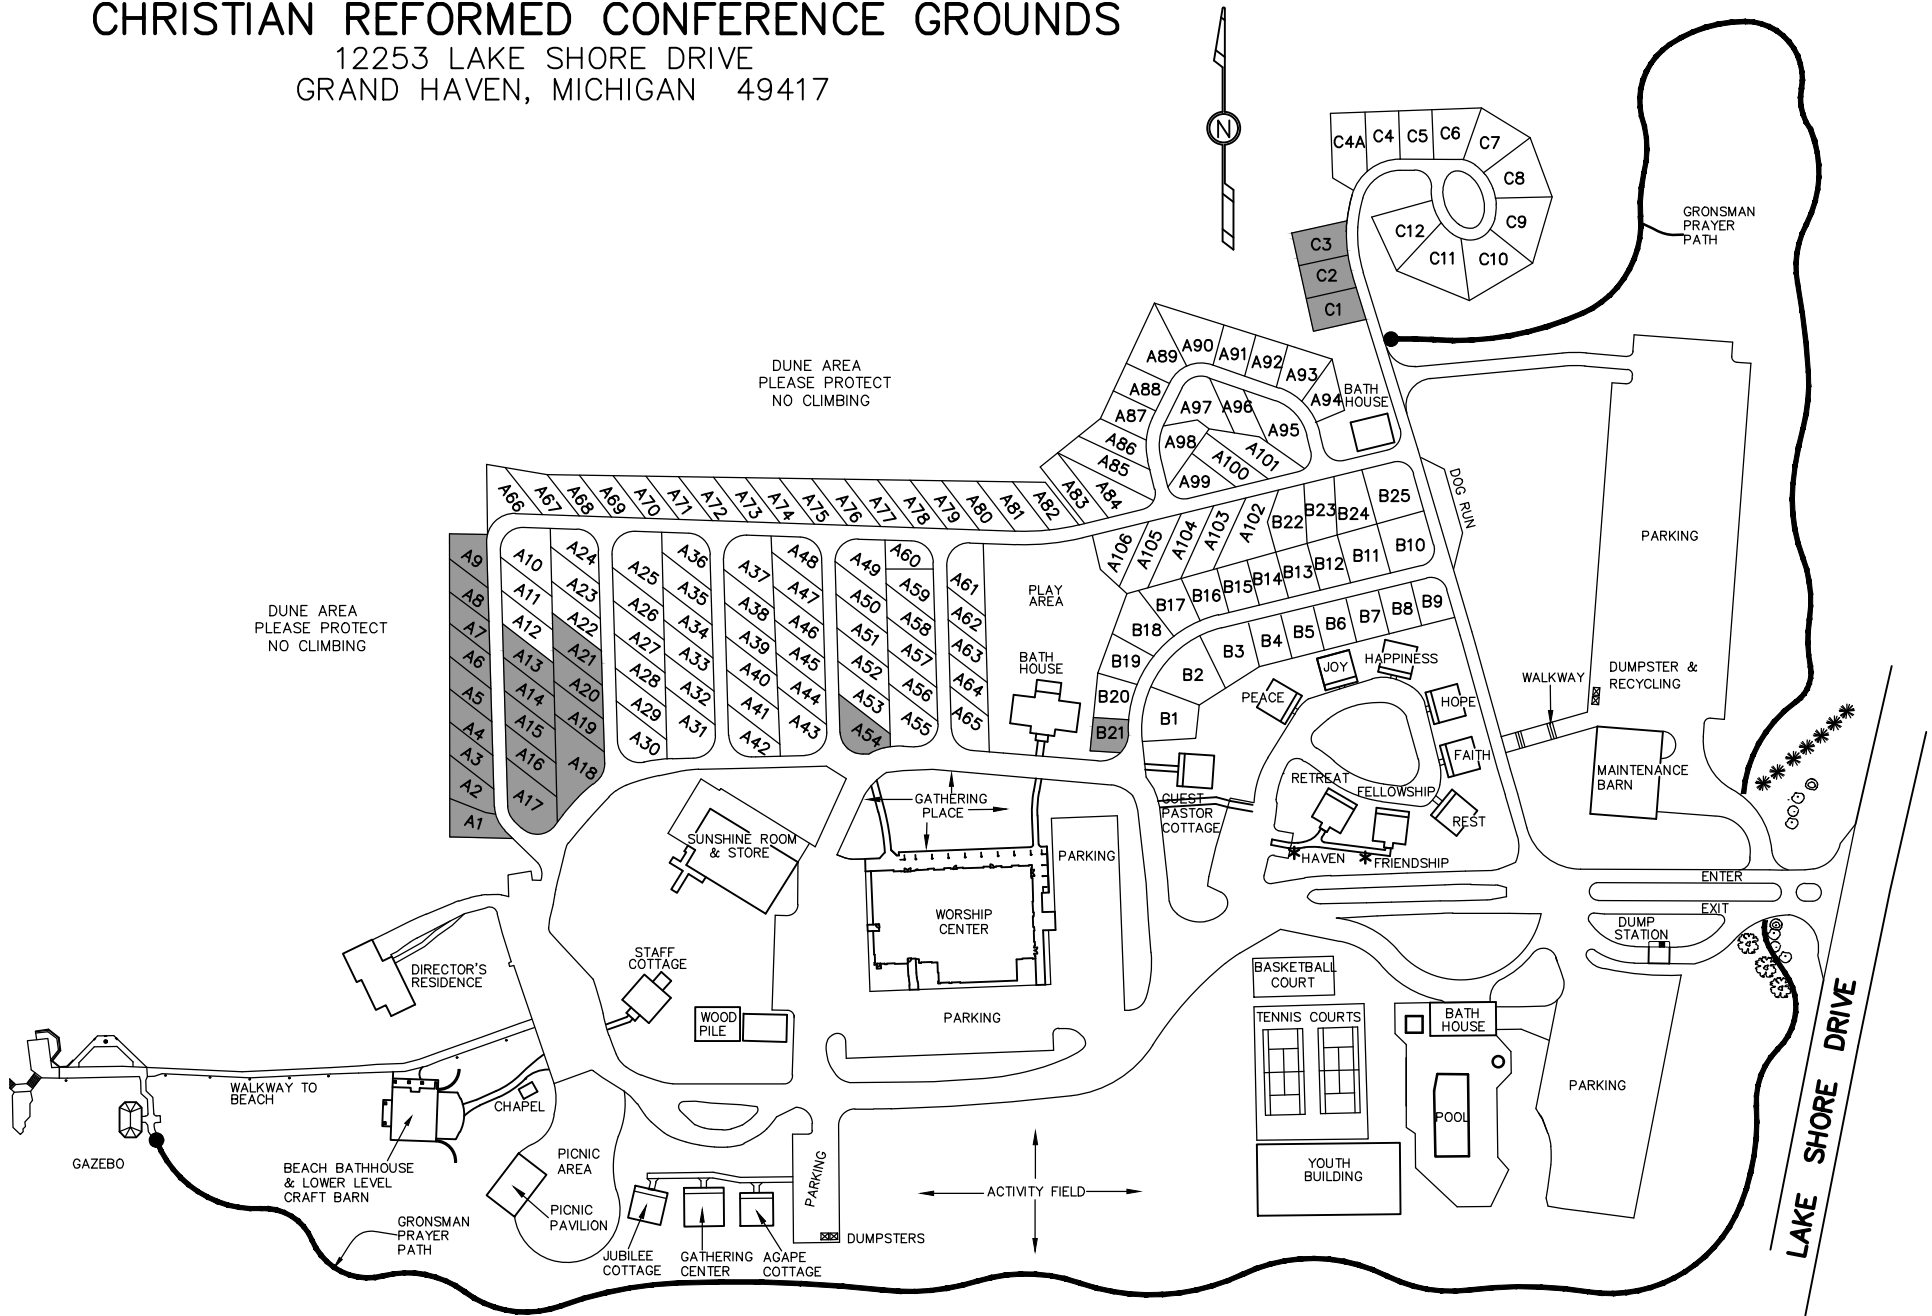

CHRISTIAN REFORMED CONFERENCE GROUNDS

12253 LAKE SHORE DRIVE
GRAND HAVEN, MICHIGAN 49417

* HAVEN AND FRIENDSHIP ARE SEPARATE LOWER UNITS OF RETREAT AND FELLOWSHIP COTTAGES.

UPDATED: OCT. 30, 2017